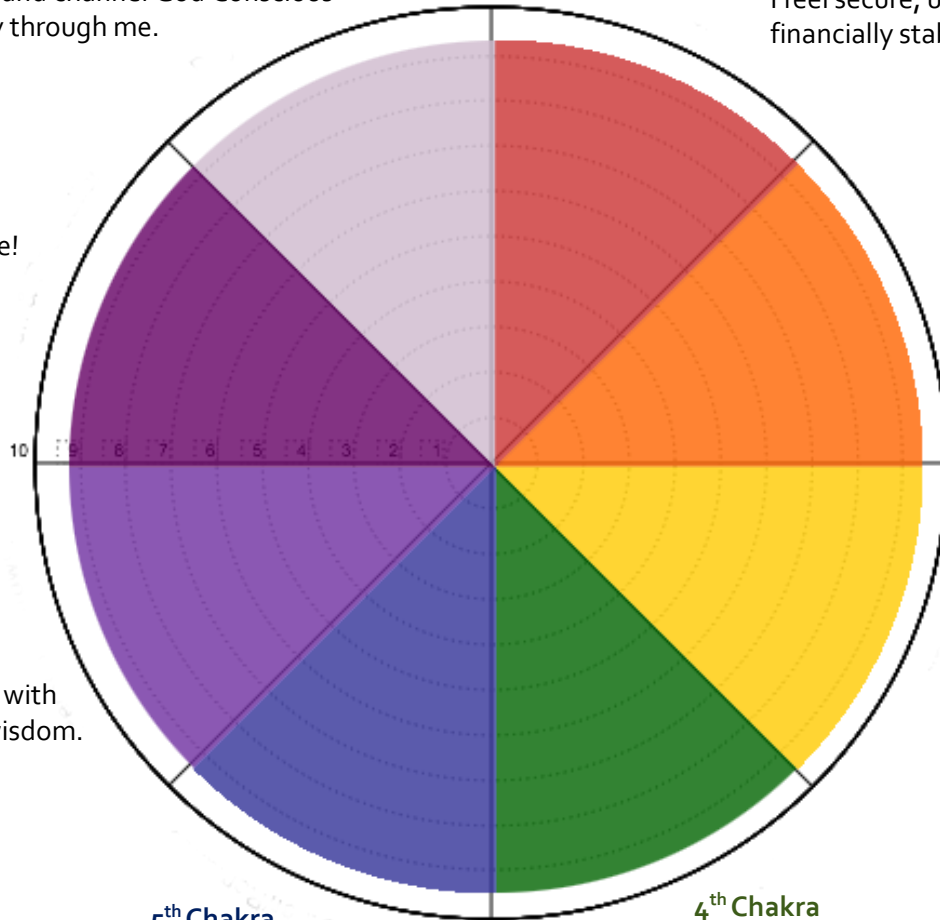

2nd Chakra

I am creative.

I feel passionate, sexual, and have fun in my life!

6th Chakra

I see clearly!

I use my intuition with confidence and wisdom.

3rd Chakra

I am happy!

I feel balanced, joyful and intelligent.

5th Chakra

I am self-expressed!

I communicate clearly, and am a good listener.

4th Chakra

I am loved, deeply loved.

I forgive easily. I am confident, prosperous and successful!

Once you have identified each of your energy frequencies, connect the dots.

If this were a wheel on your car – would your movement forward be smooth or bumpy?

YOUR CHAKRA ENERGY SYSTEM

Based on the results of your Chakra Energy Quiz, you now have an idea of where to focus your attention. Where you focus your attention is where your energy goes.